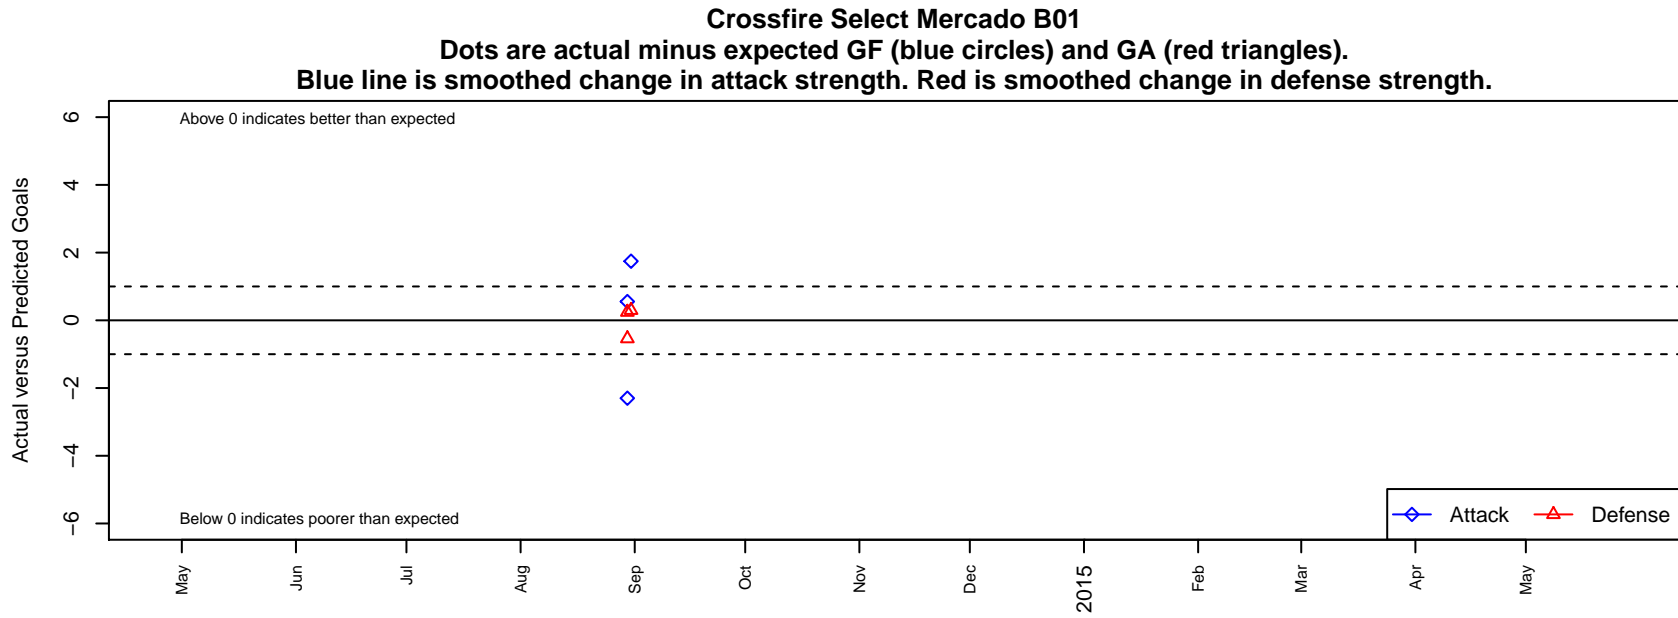

# Crossfire Select Mercado B01

Crossfire Select SC  
Redmond, WA  
B01 total strength=795  
attack=2.11 defense=0.46

alt names used:

Venues played:  
2014 Puyallup Valley Kick-off U13-14

<b>date</b>	<b>home</b>		<b>away</b>		<b>venue</b>	<b>pred.home</b>	<b>pred.away</b>
2014-08-31	Crossfire Select Mercado B01	3	Vancouver FC 2002B	4	2014 Puyallup Valley Kick-off U13-14	1.25	4.30
2014-08-30	RSA Elite White B00	3	Crossfire Select Mercado B01	0	2014 Puyallup Valley Kick-off U13-14	2.46	2.30
2014-08-30	Crossfire Select Mercado B01	8	Mercer Island FC Cascade B01	1	2014 Puyallup Valley Kick-off U13-14	7.45	1.24